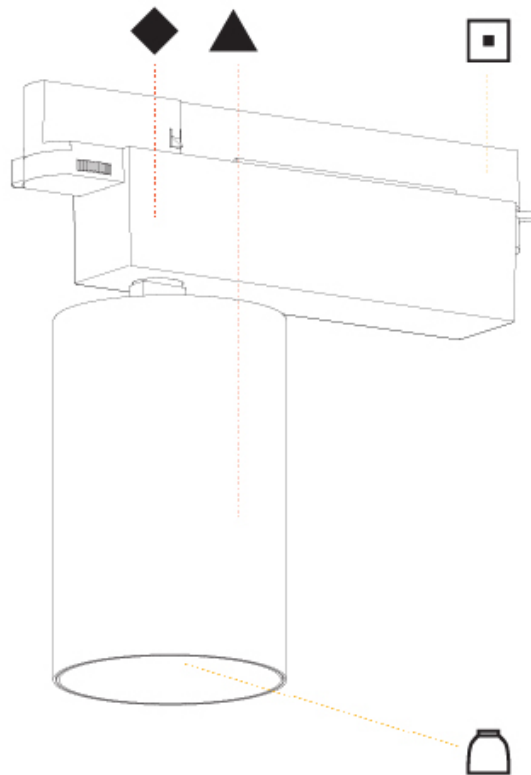

CENTRIQ 95 TRACK

A3T016-

PROJECT
TYPE
SPECIFIER
QUANTITY
DATE

A